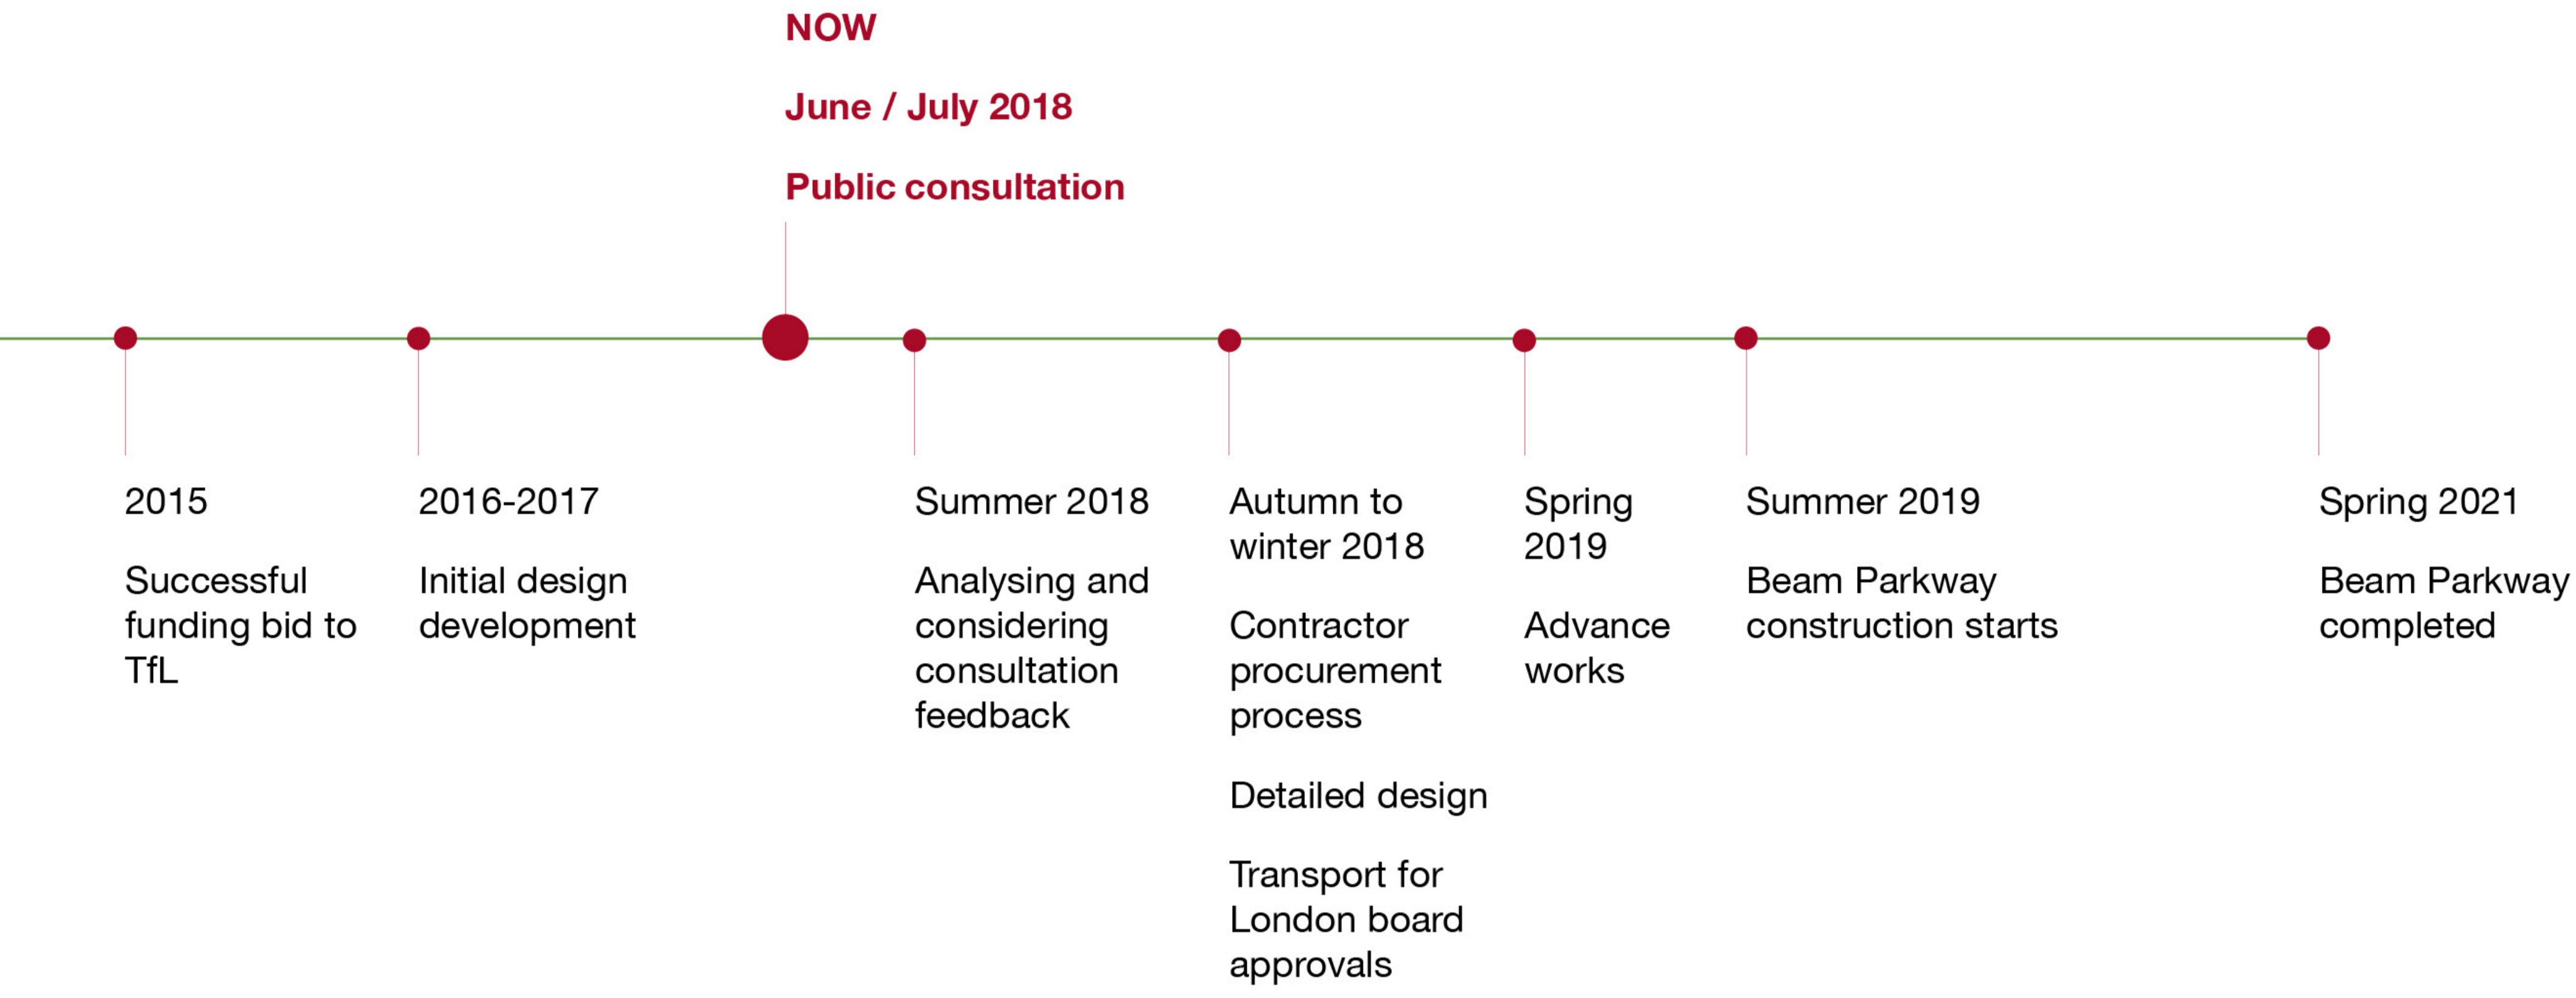

# Beam Parkway timeline

## Have your say...

Thank you for your interest in the Beam Parkway scheme.

Now that you've learnt more about what we're proposing, please let us know what you think. We've set up a questionnaire which you can either complete today or access at the link below. It's open until Sunday 22nd July 2018, so make sure you respond before then.